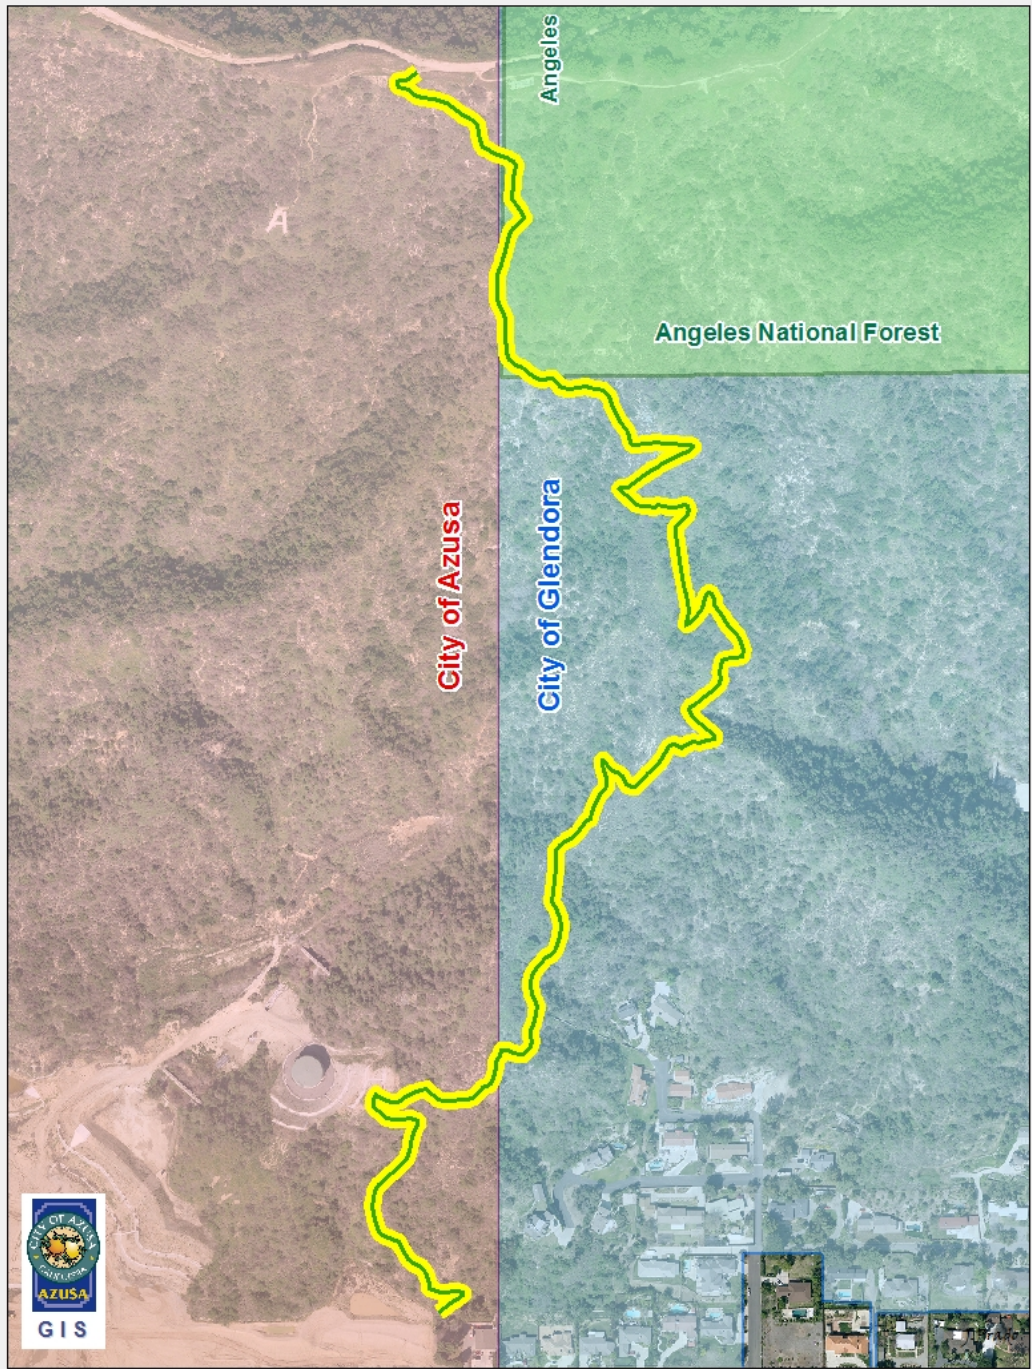

# Colby Fire

— Azusa City Limits

— Garcia Trail

— Colby Trail

— Fire Perimeter

# Garcia Trail

# Legend

-  Garcia Trail
-  City of Azusa
-  Angeles National Forest
-  City of Glendora

Angeles

Angeles National Forest

City of Azusa

City of Glendora

A

# **Garcia Trail**

**Photos taken after Colby  
Fire**

**January 26, 2014**

01.26.2014 09:51

01.26.2014 10:03

01.26.2014 10:03

01.26.2014 11:06