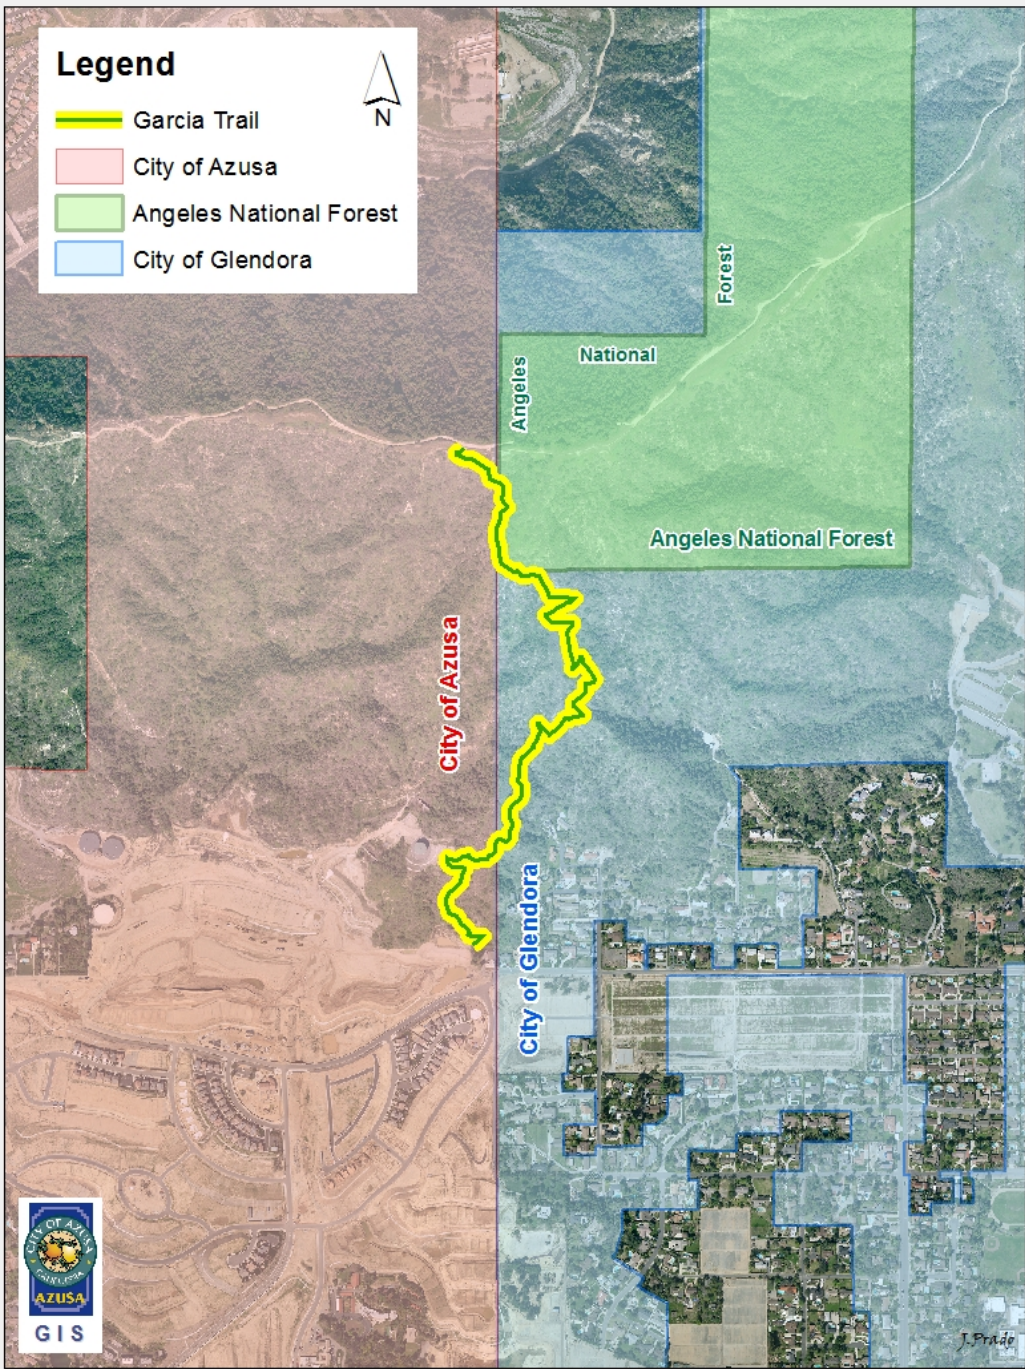

# Colby Fire

— Azusa City Limits

— Garcia Trail

— Colby Trail

— Fire Perimeter

# Garcia Trail

# Legend

-  Garcia Trail
-  City of Azusa
-  Angeles National Forest
-  City of Glendora

Angeles

Angeles National Forest

City of Azusa

City of Glendora

A

# **Garcia Trail**

**Photos taken after Colby  
Fire**

**January 26, 2014**

01.26.2014 09:51

01.26.2014 10:03

01.26.2014 10:03

01.26.2014 11:06